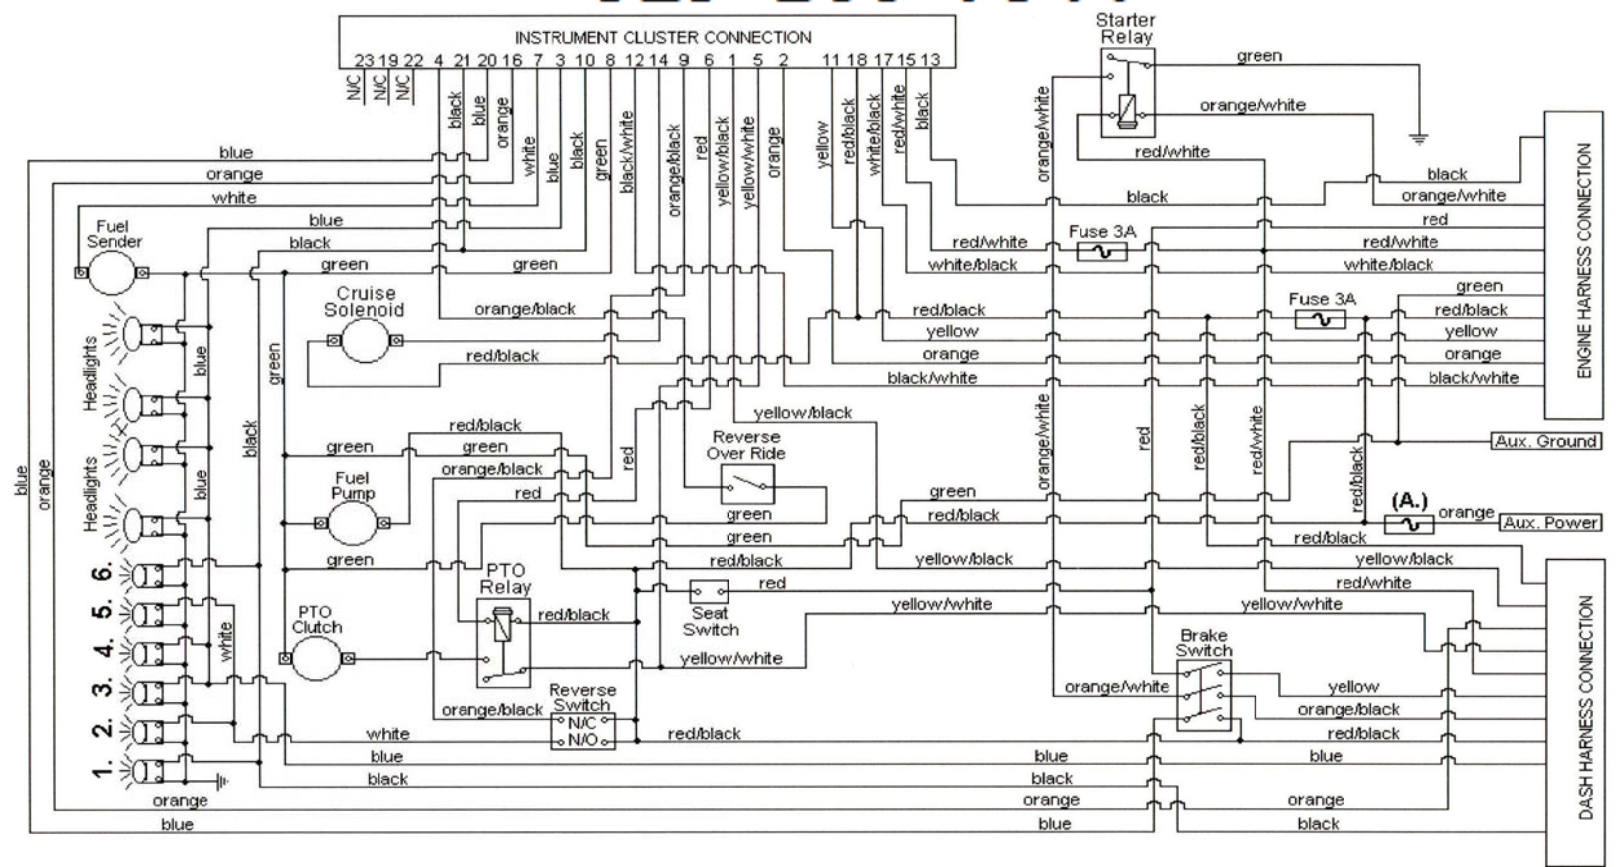

## 515-266-7944

- NOTE:** (A.) Fuse Supplied By Operator
1. Right Hazard Light
  2. Right Reverse Light
  3. Right Tail Light
  4. Left Tail Light
  5. Left Reverse Light
  6. Left Hazard Light

## MODEL 7284 DASH HARNESS

629-04058