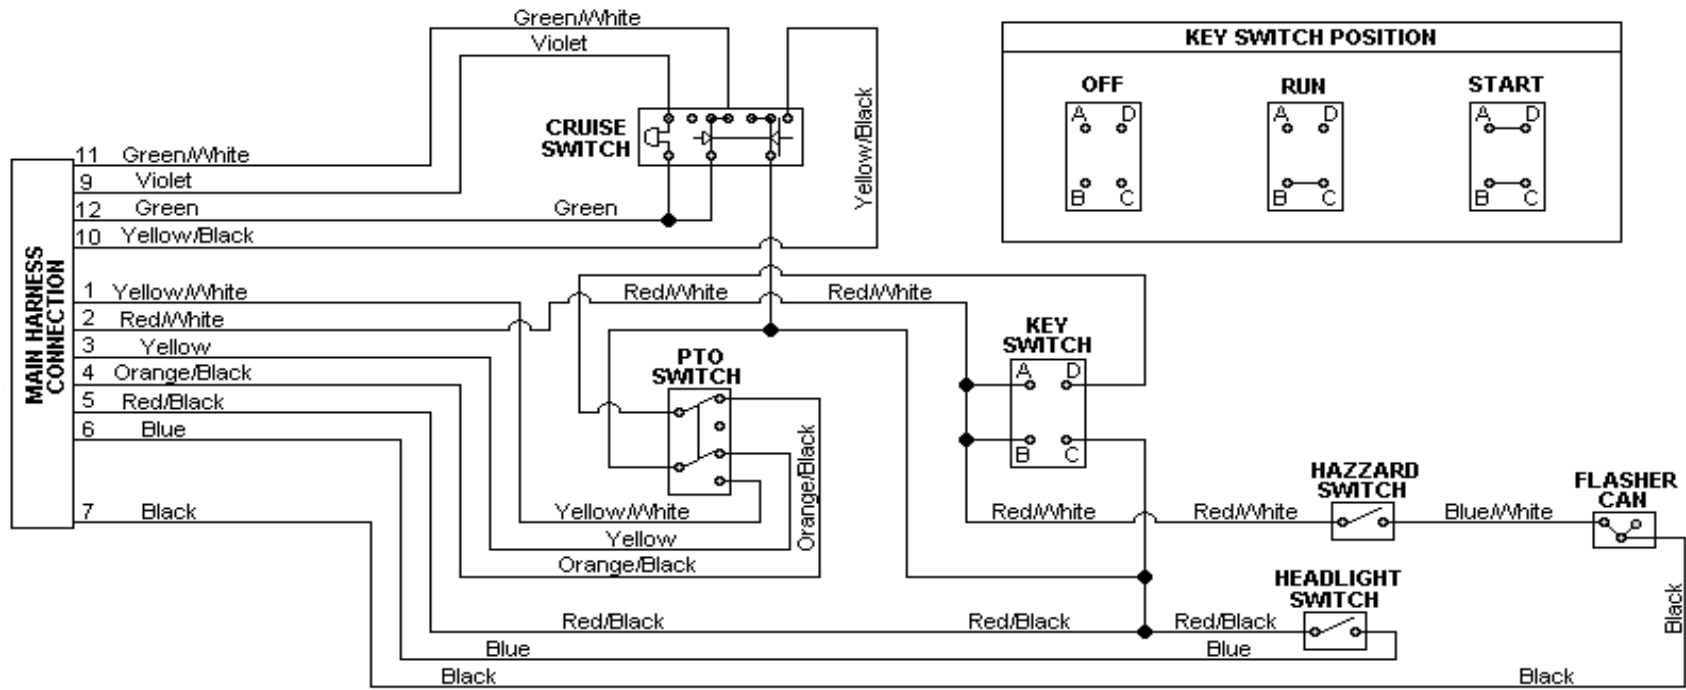

MODEL 6284 DASH HARNESS (05-06)
HARNESS NUMBER (629-04112)

MODEL 6284 ENGINE HARNESS (05-06)
HARNESS NUMBER (629-04084)