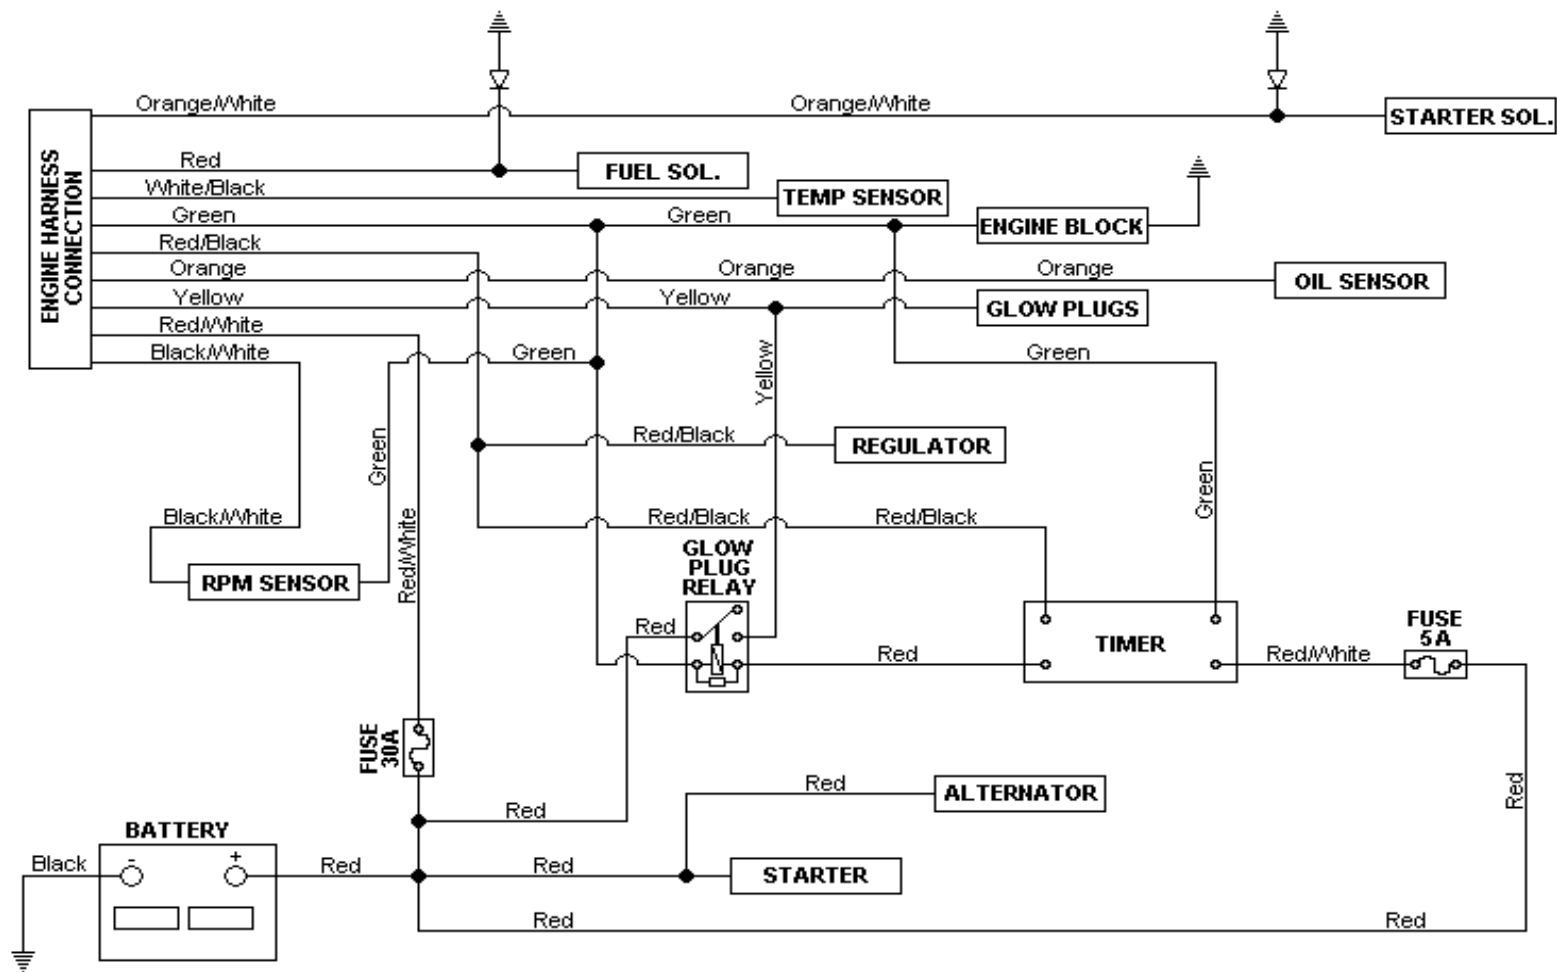

MODEL 6284 DASH HARNESS (05-06)
HARNESS NUMBER (629-04112)

MODEL 6284 ENGINE HARNESS (05-06)
HARNESS NUMBER (629-04084)