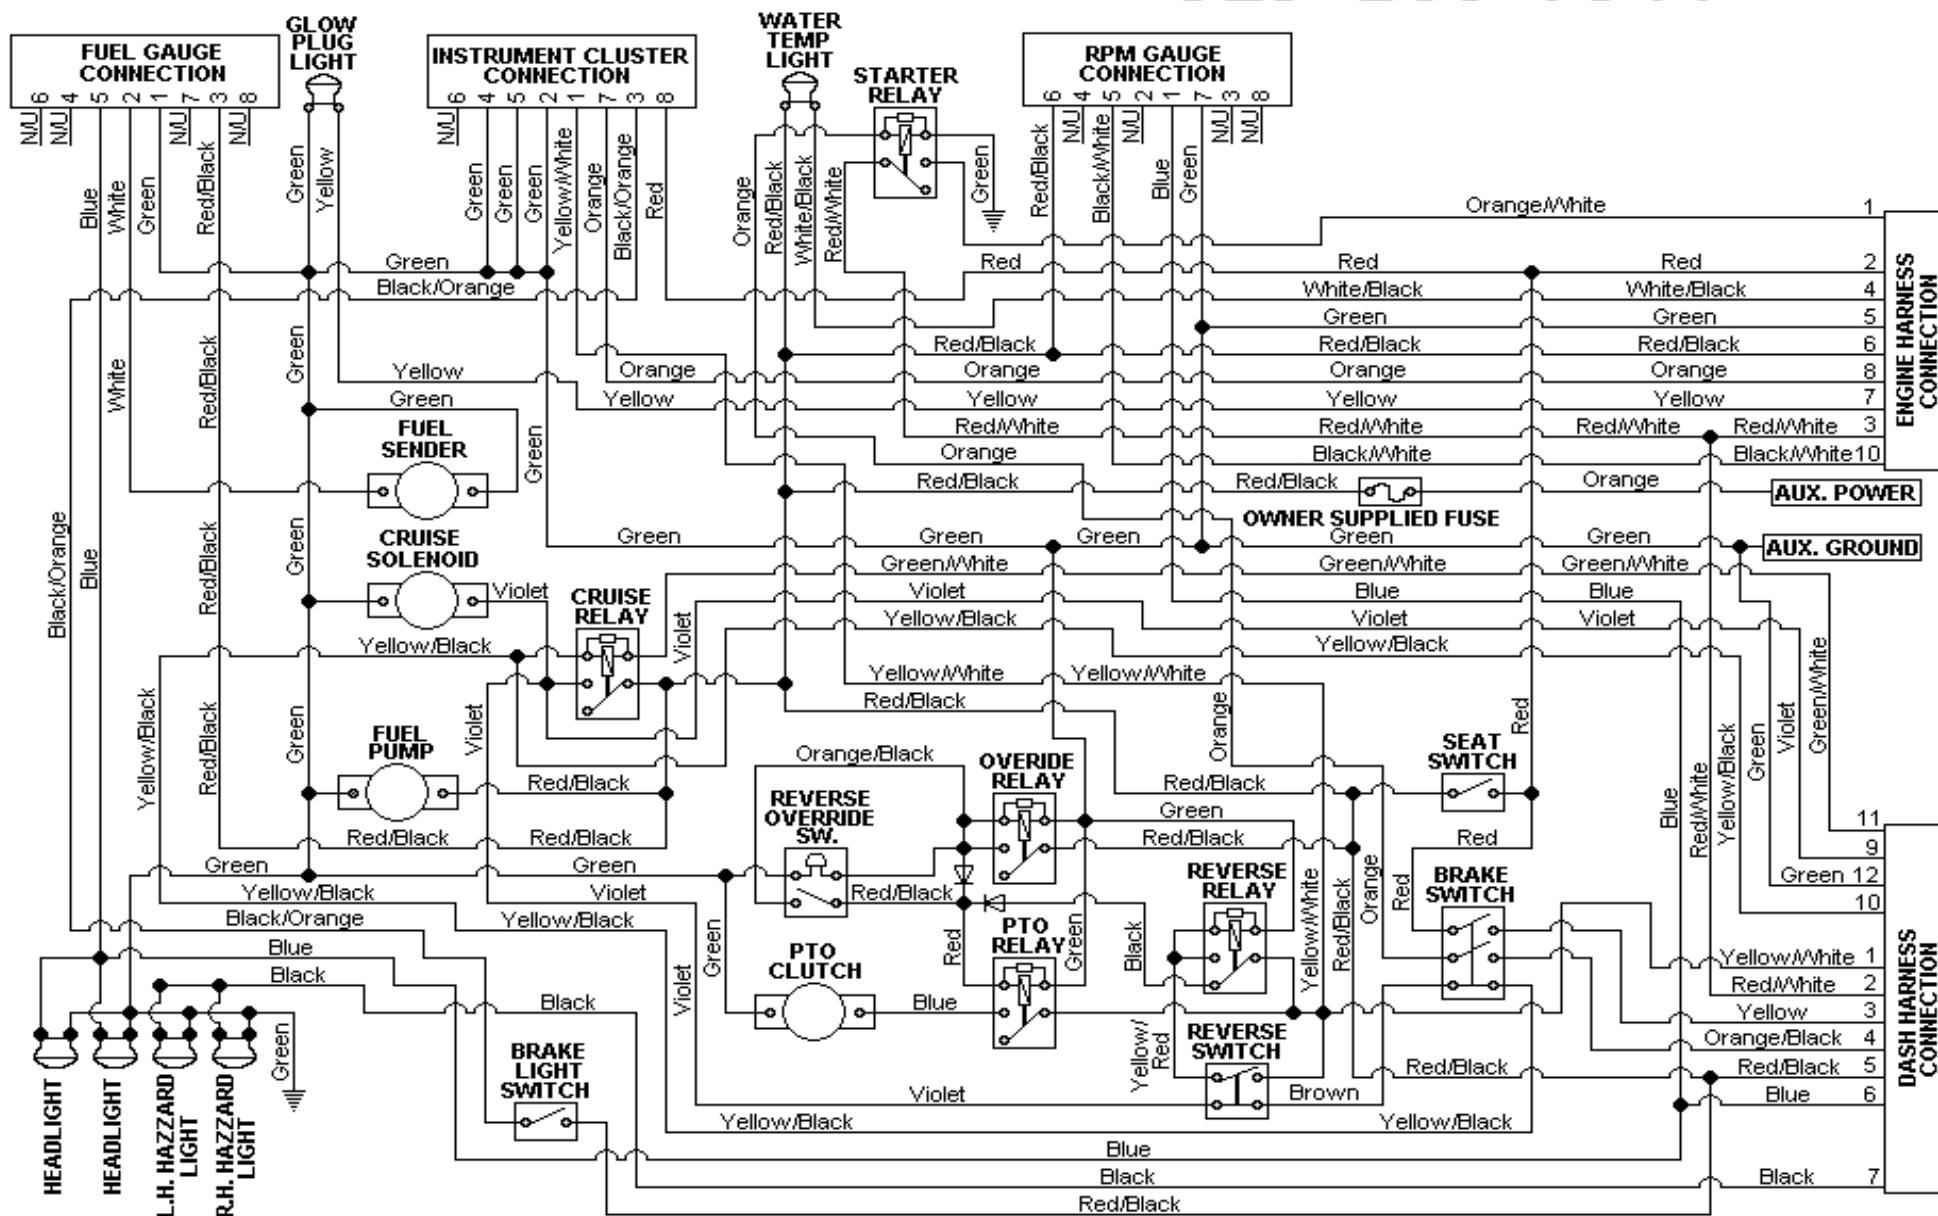

MODEL 5234D MAIN HARNESS (05-06)
HARNESS NUMBER (629-04128)

MODEL 5234D DASH HARNESS (05-06)
HARNESS NUMBER (629-04112)

MODEL 5234D ENGINE HARNESS (05-06)
HARNESS NUMBER (629-3062B)