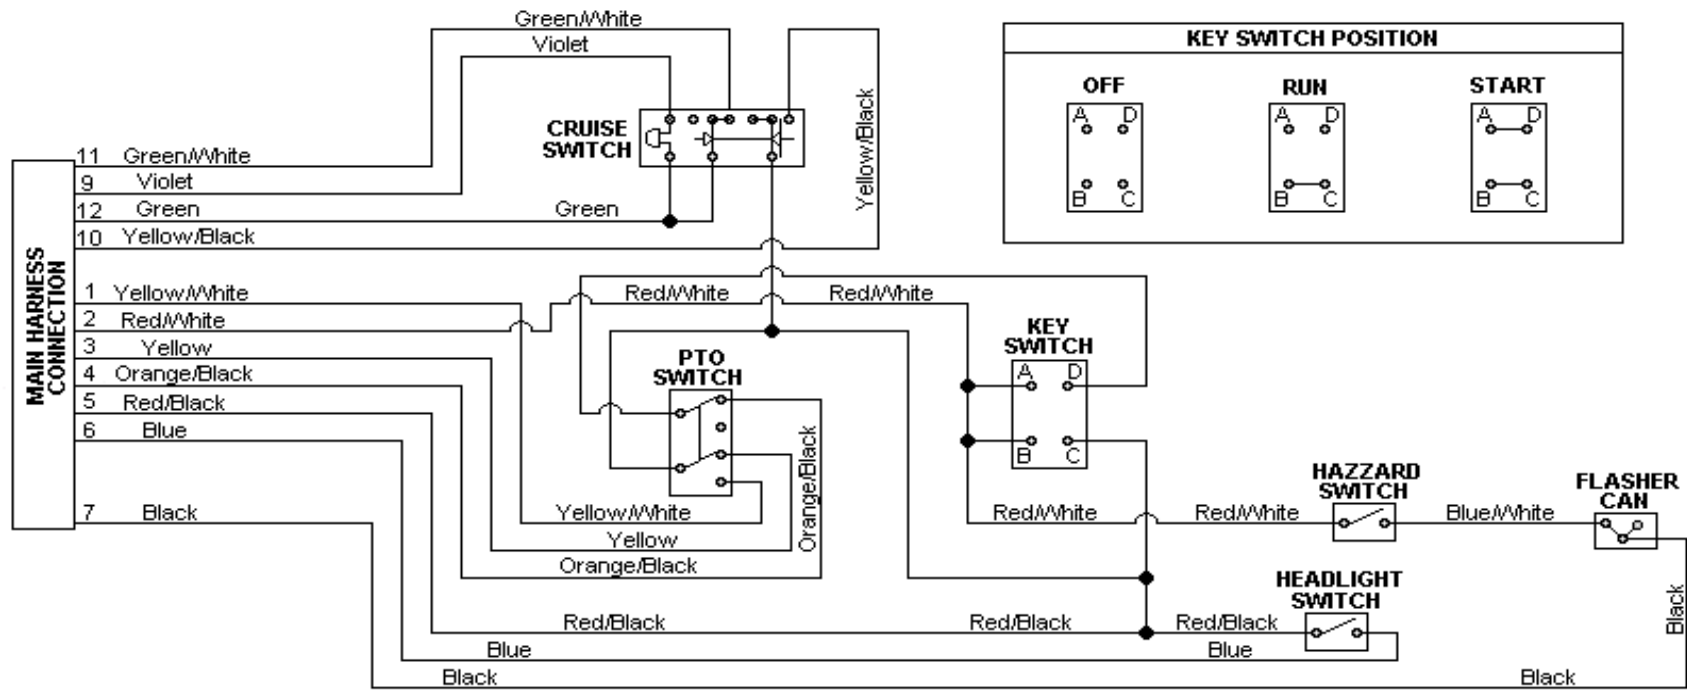

MODEL 5234D MAIN HARNESS (05-06)
HARNESS NUMBER (629-04128)

MODEL 5234D DASH HARNESS (05-06)
HARNESS NUMBER (629-04112)

MODEL 5234D ENGINE HARNESS (05-06)
HARNESS NUMBER (629-3062B)