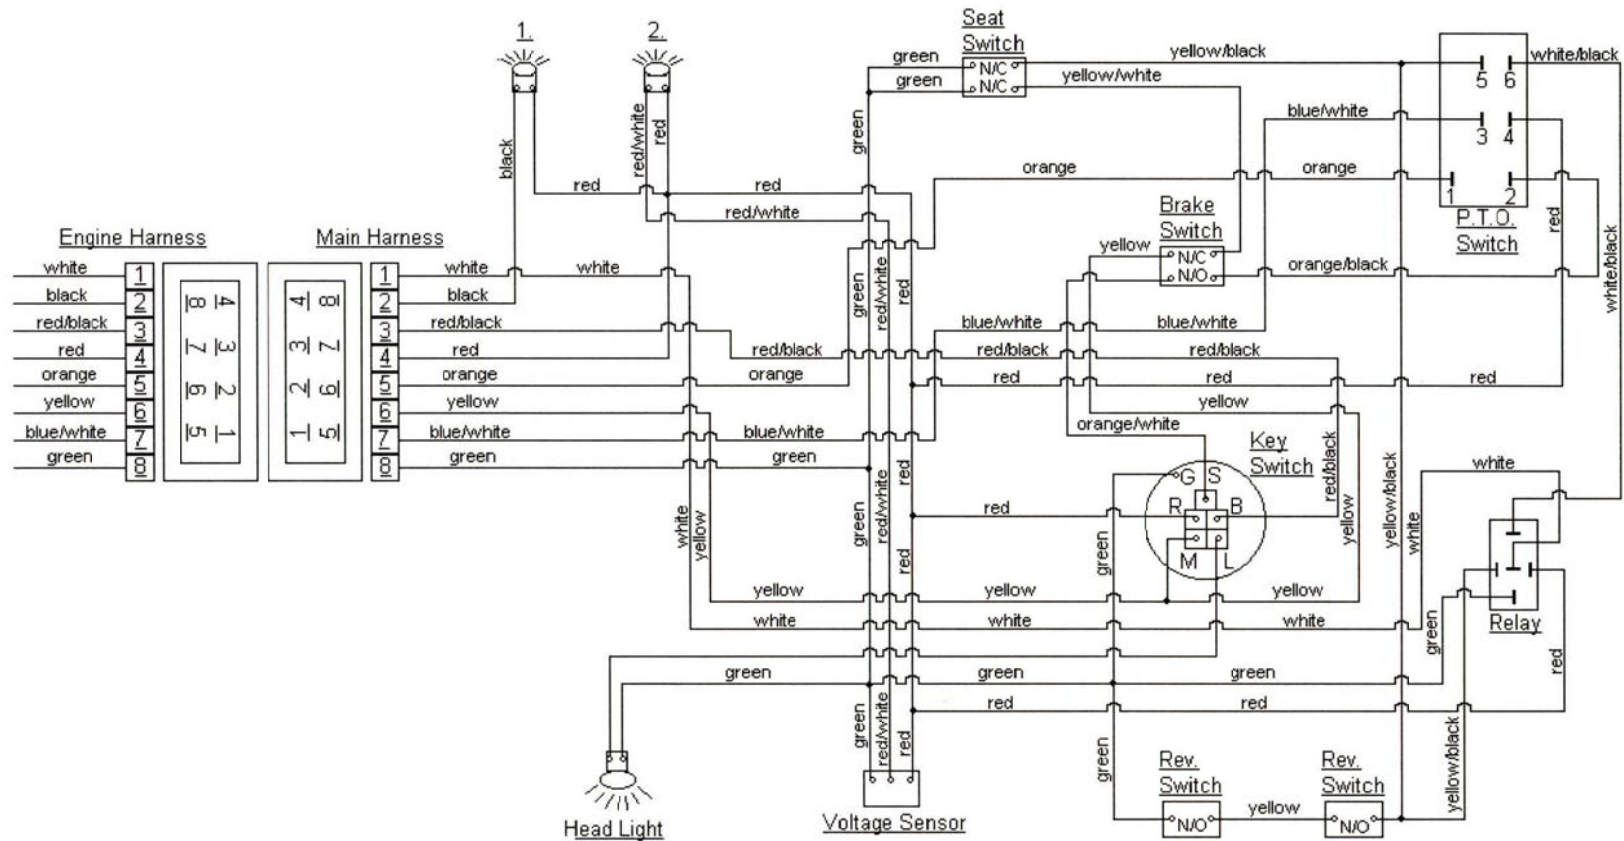

MODEL Z - 48
MAIN HARNESS

CUBCADETPARTSNMORE.COM
515-266-7944

KEY SWITCH

OFF	M+G
RUN w/LIGHTS	B+R+L
RUN	B+R
START	B+S

P.T.O. SWITCH

OFF	1&2 CLOSED / 3&4, 5&6 OPEN
ON	1&2 OPEN / 3&4, 5&6 CLOSED

**MODEL Z - 48
ENGINE HARNESS**