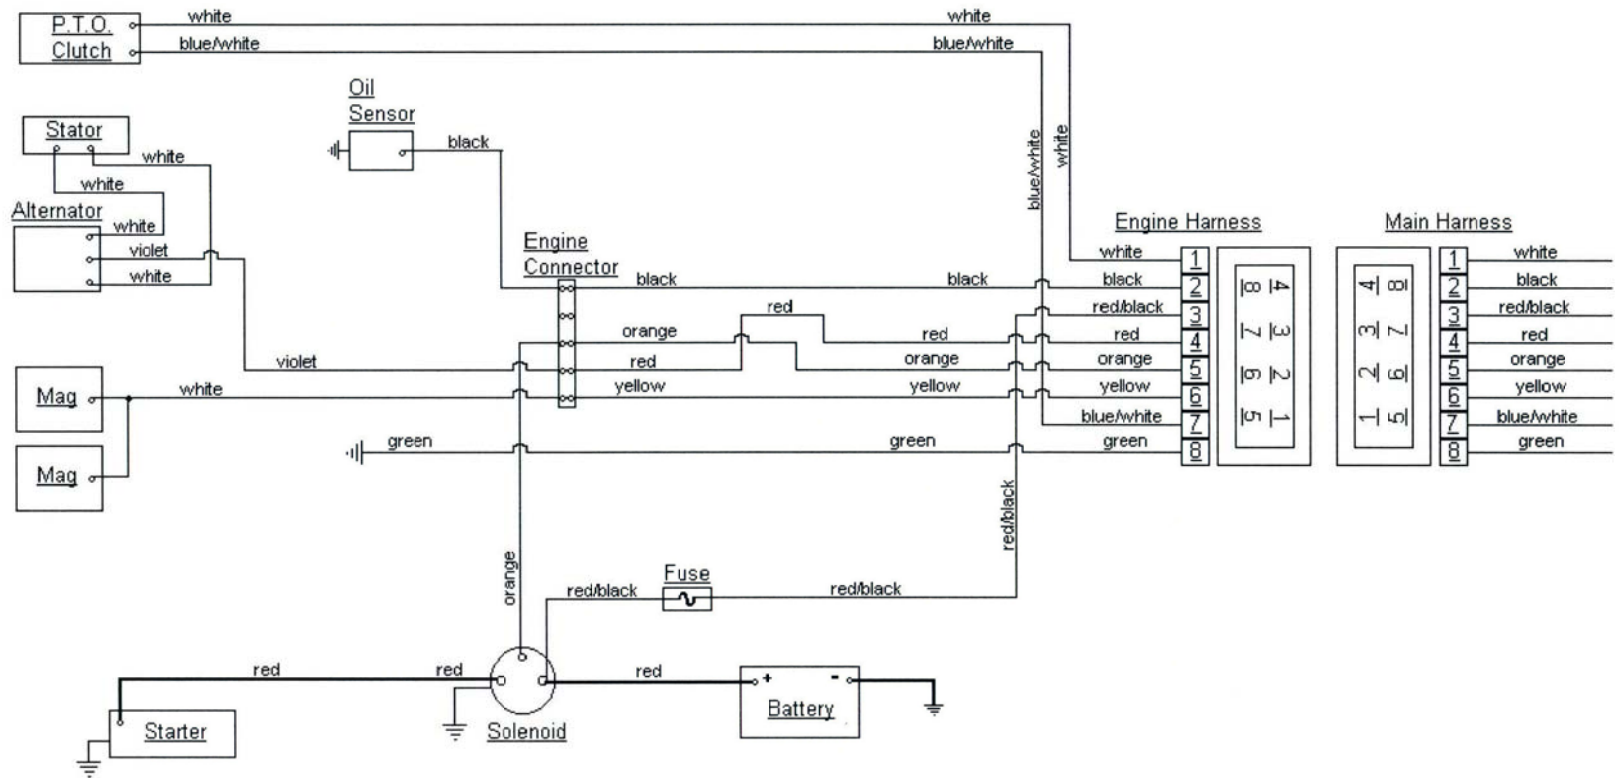

MODEL Z - 48
MAIN HARNESS

CUBCADETPARTSNMORE.COM
515-266-7944

KEY SWITCH

OFF	M+G
RUN w/LIGHTS	B+R+L
RUN	B+R
START	B+S

P.T.O. SWITCH

OFF	1&2 CLOSED / 3&4, 5&6 OPEN
ON	1&2 OPEN / 3&4, 5&6 CLOSED

**MODEL Z - 48
ENGINE HARNESS**