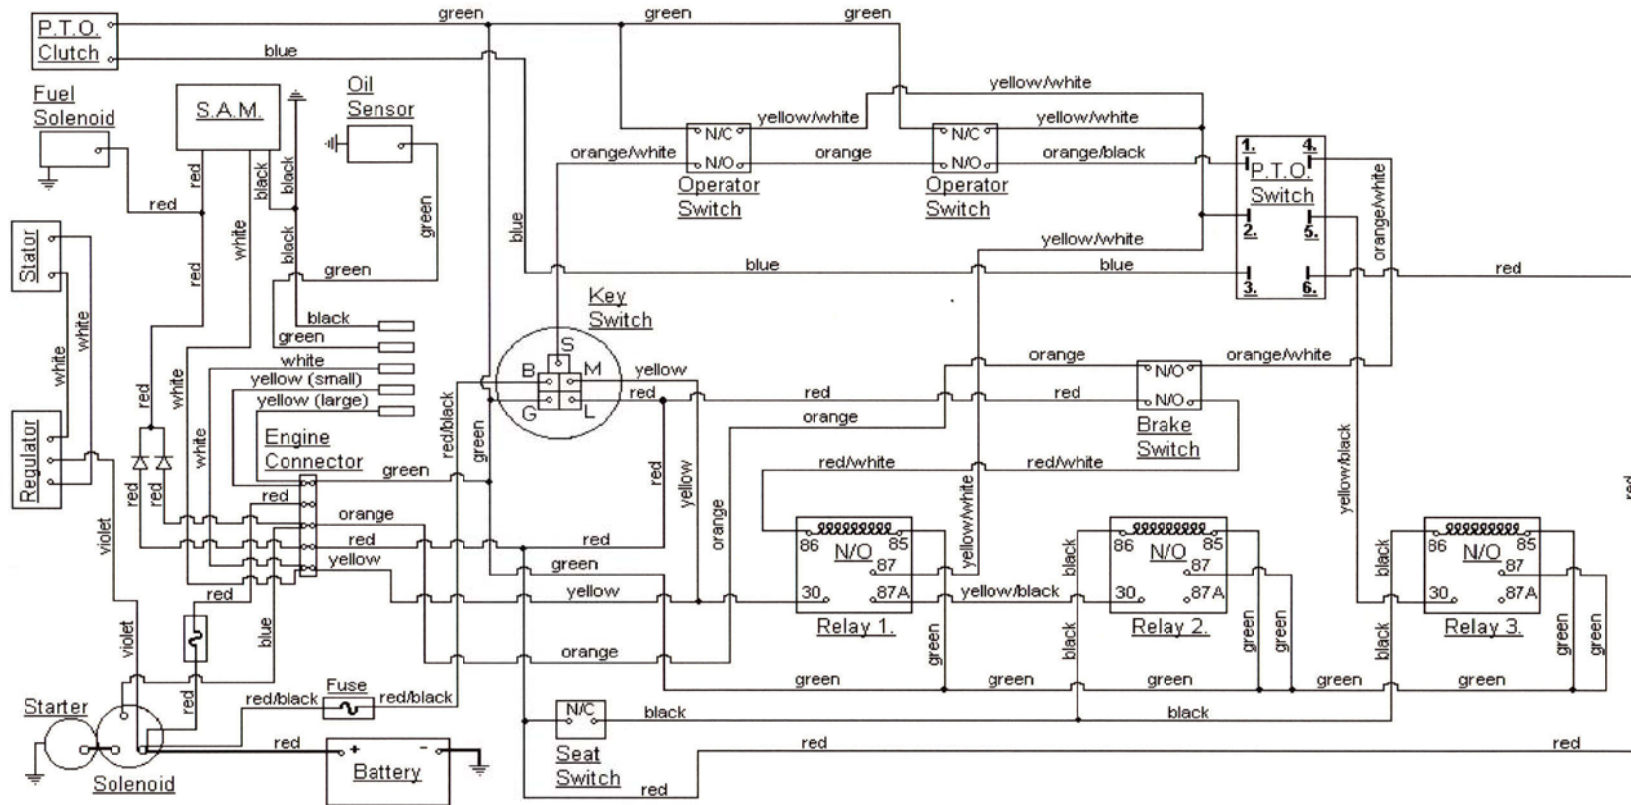

MODEL MMZ WITH N.C. SEAT SWITCH
 MTD PRO, CUB CADET, CUB CADET COMMERCIAL
 KOHLER 25 H.P.

CUBCADETPARTSNMORE.COM
 515-266-7944

KEY SWITCH

OFF	M+G
RUN	B+L
START	B+L+S