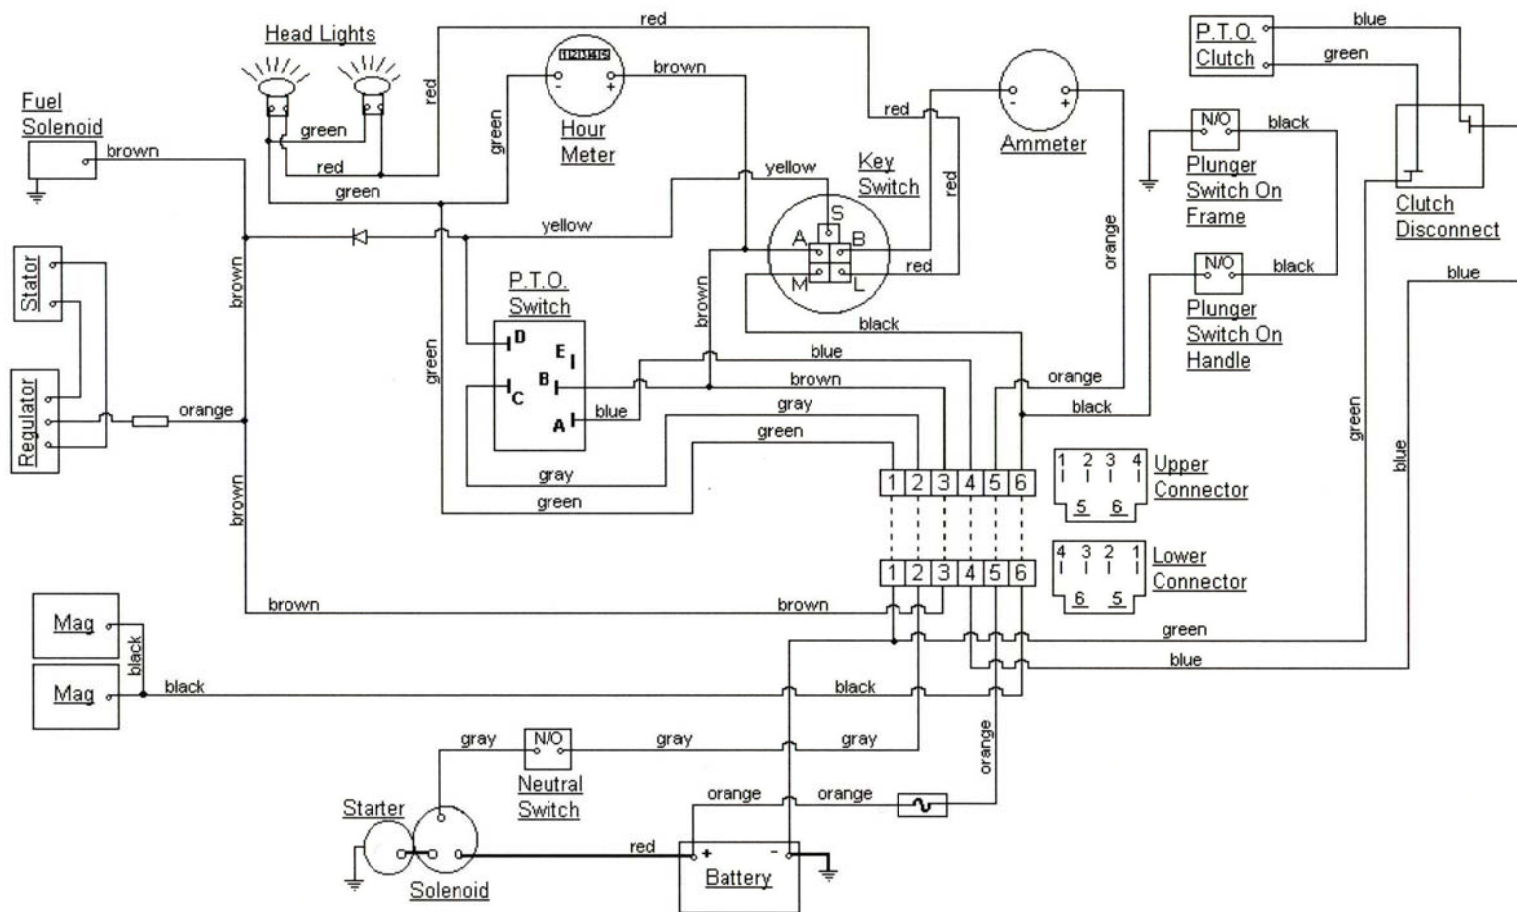

MODEL GMT 150

## 515-266-7944

**KEY SWITCH**

OFF	M+ GROUND
RUN w/LIGHTS	B+A+L
RUN	B+A
START	B+S