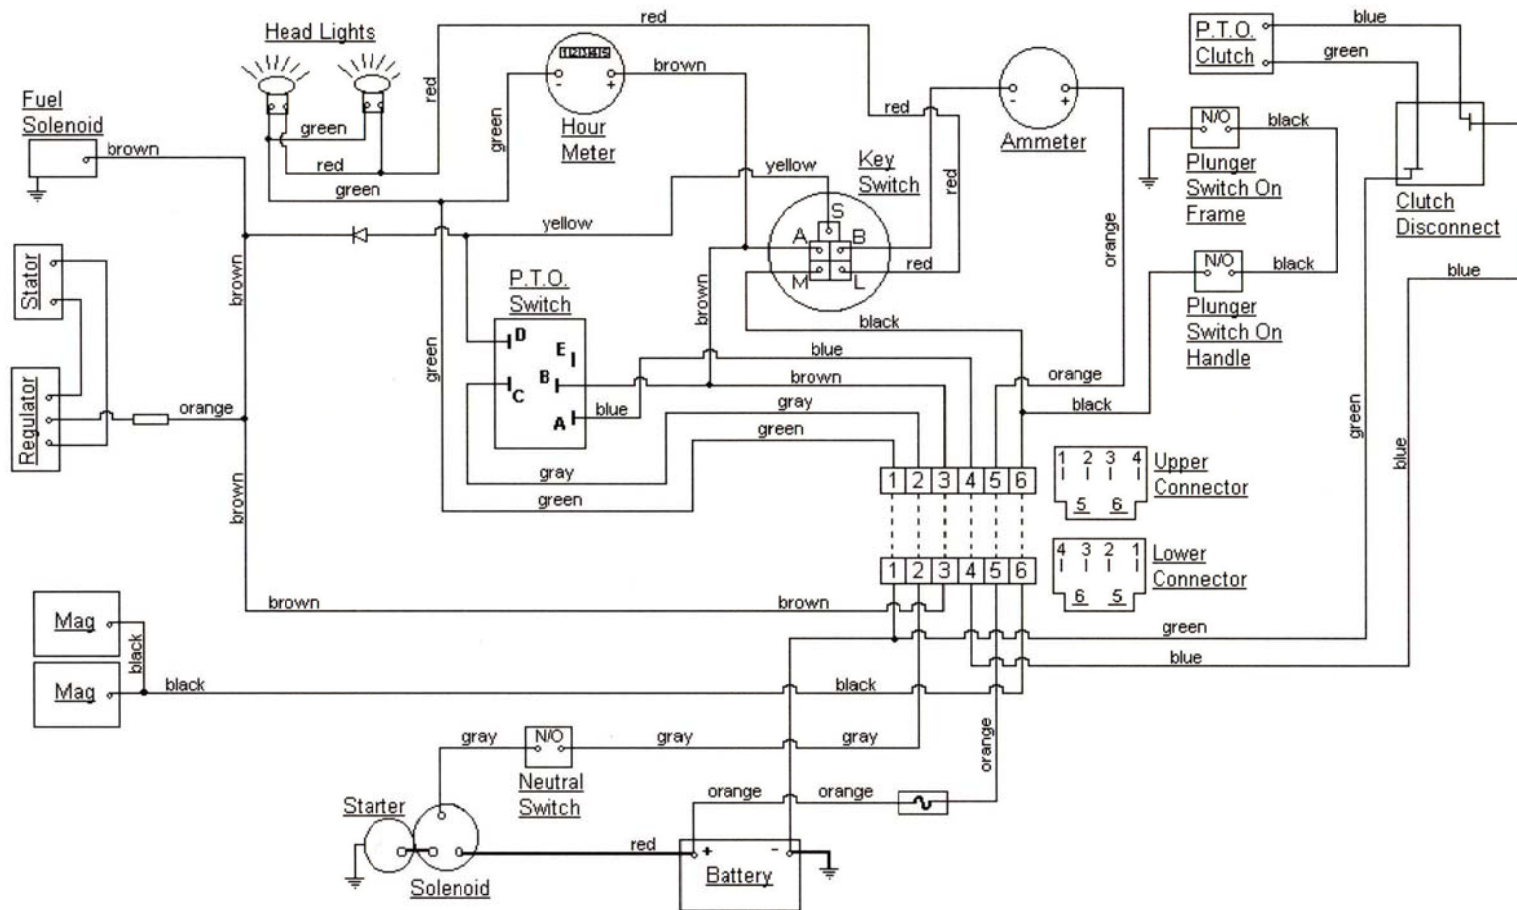

### KEY SWITCH

OFF	M+ GROUND
RUN w/LIGHTS	B+A+L
RUN	B+A
START	B+S