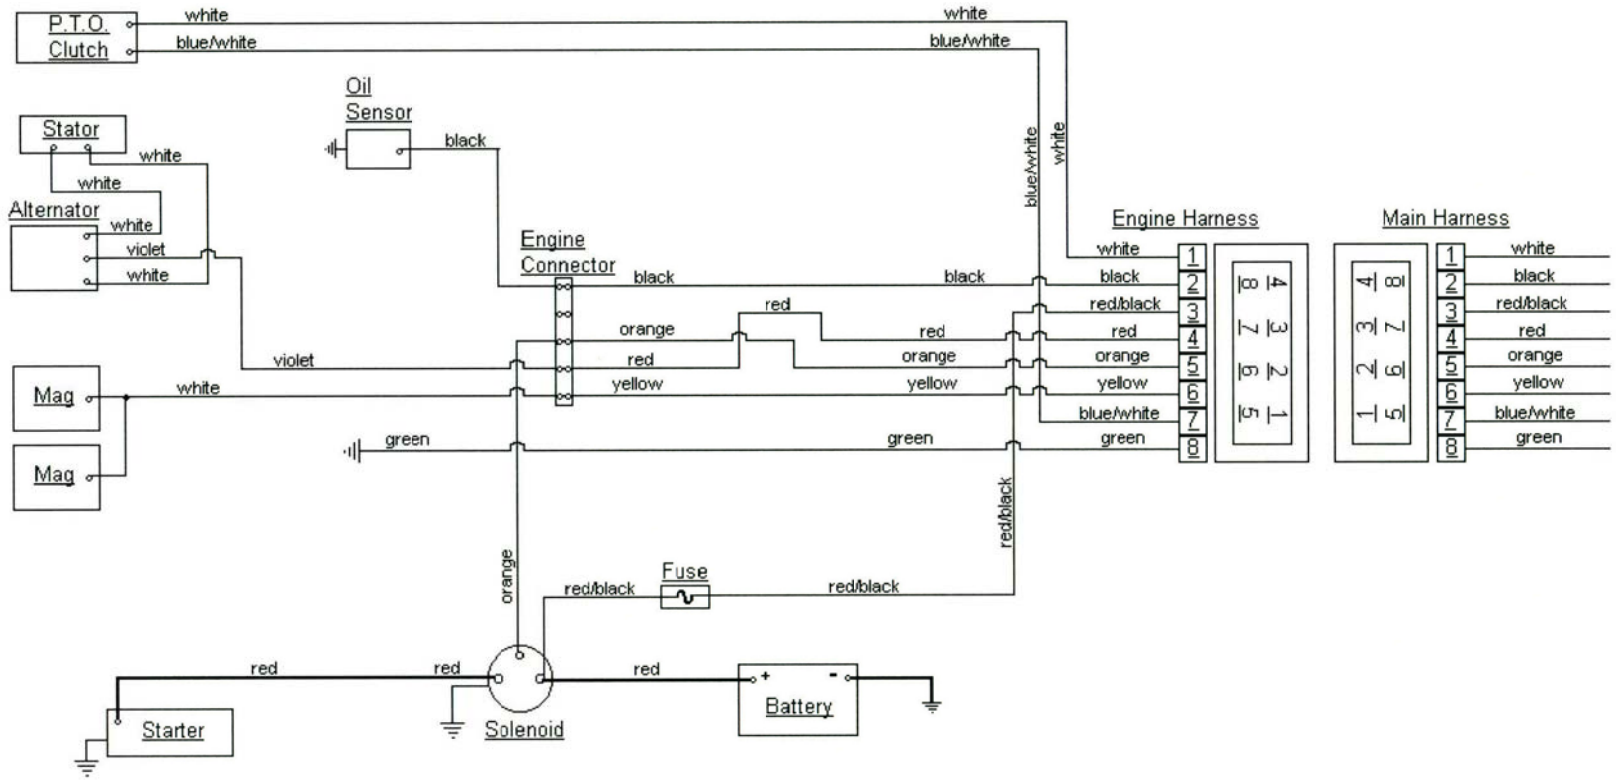

MODEL 365
MAIN HARNESS

CUBCADETPARTSNMORE.COM
515-266-7944

KEY SWITCH

OFF	M+G
RUN w/LIGHTS	B+R+L
RUN	B+R
START	B+S

P.T.O. SWITCH

OFF	1&2 CLOSED / 3&4, 5&6 OPEN
ON	1&2 OPEN / 3&4, 5&6 CLOSED

**MODEL 365
ENGINE HARNESS**