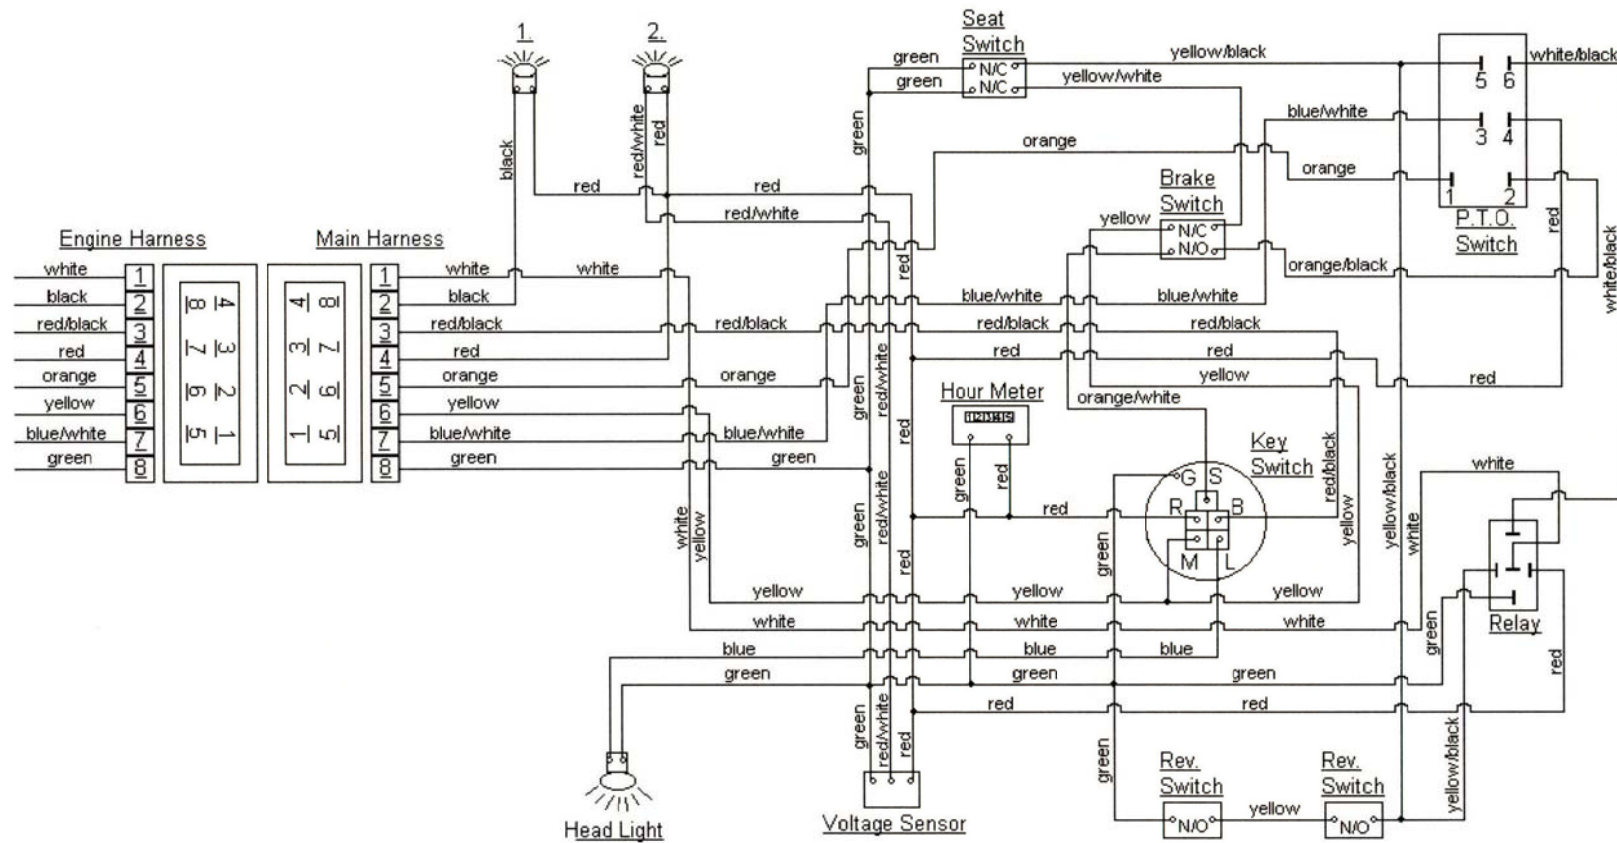

MODEL 365
MAIN HARNESS

CUBCADETPARTSNMORE.COM
515-266-7944

KEY SWITCH

OFF	M+G
RUN w/LIGHTS	B+R+L
RUN	B+R
START	B+S

P.T.O. SWITCH

OFF	1&2 CLOSED / 3&4, 5&6 OPEN
ON	1&2 OPEN / 3&4, 5&6 CLOSED

**MODEL 365
ENGINE HARNESS**