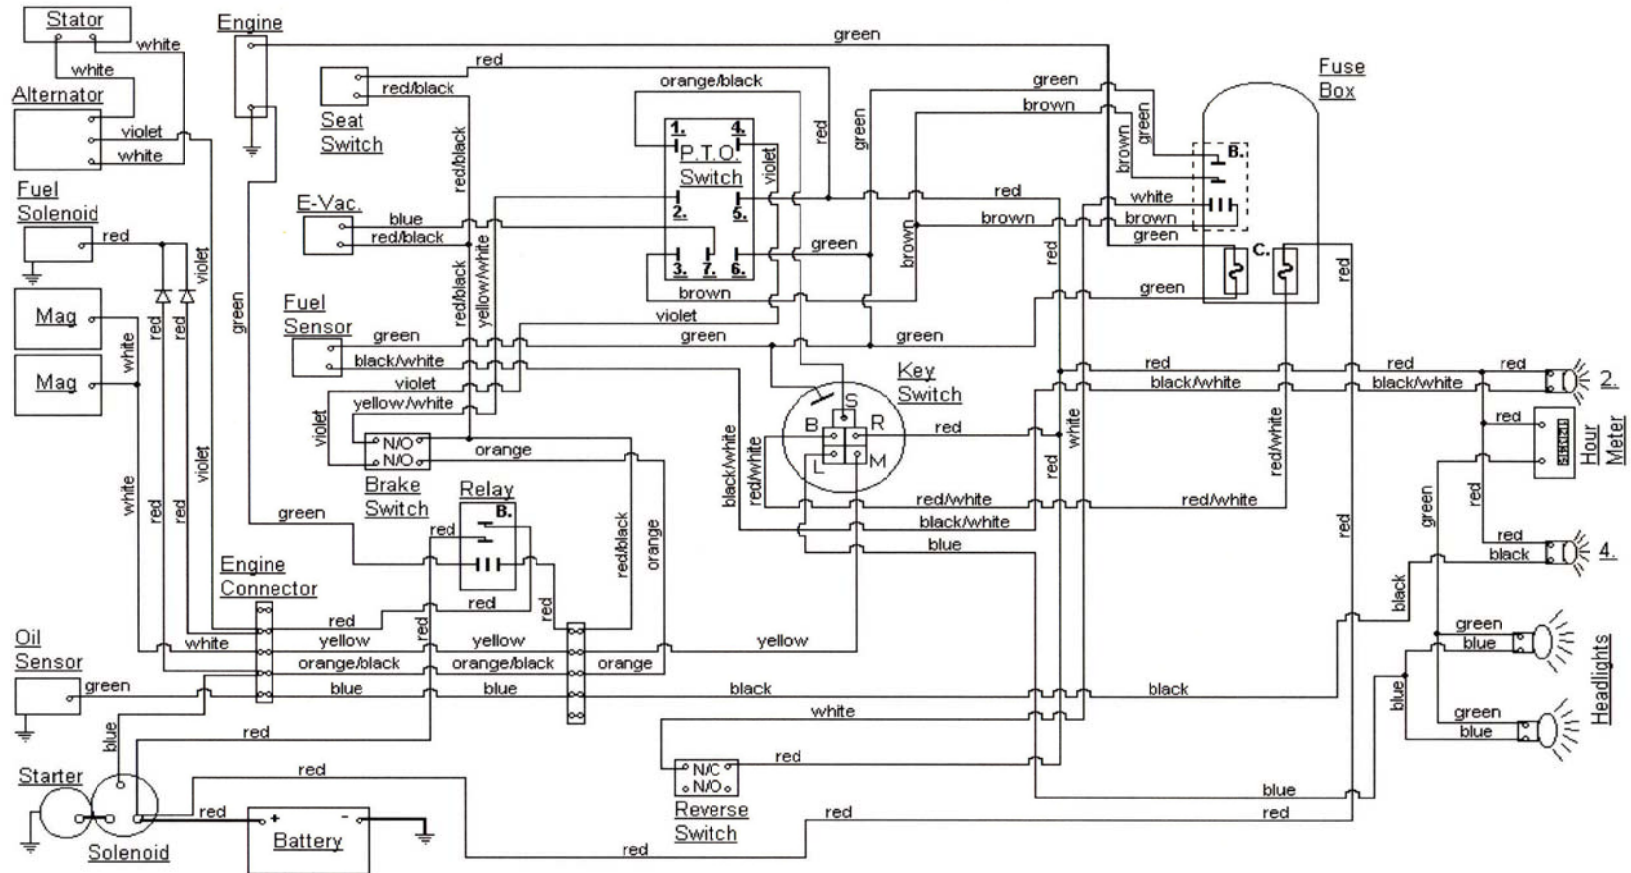

CUBCADETPARTSNMORE.COM

515-266-7944

KEY SWITCH

OFF	M+G
RUN w/LIGHTS	B+L+R
RUN	B+R
START	B+S

DASH LIGHTS

2:	LOW FUEL
4:	LOW OIL

FUSE BOX

B:	RELAY
C:	FUSES