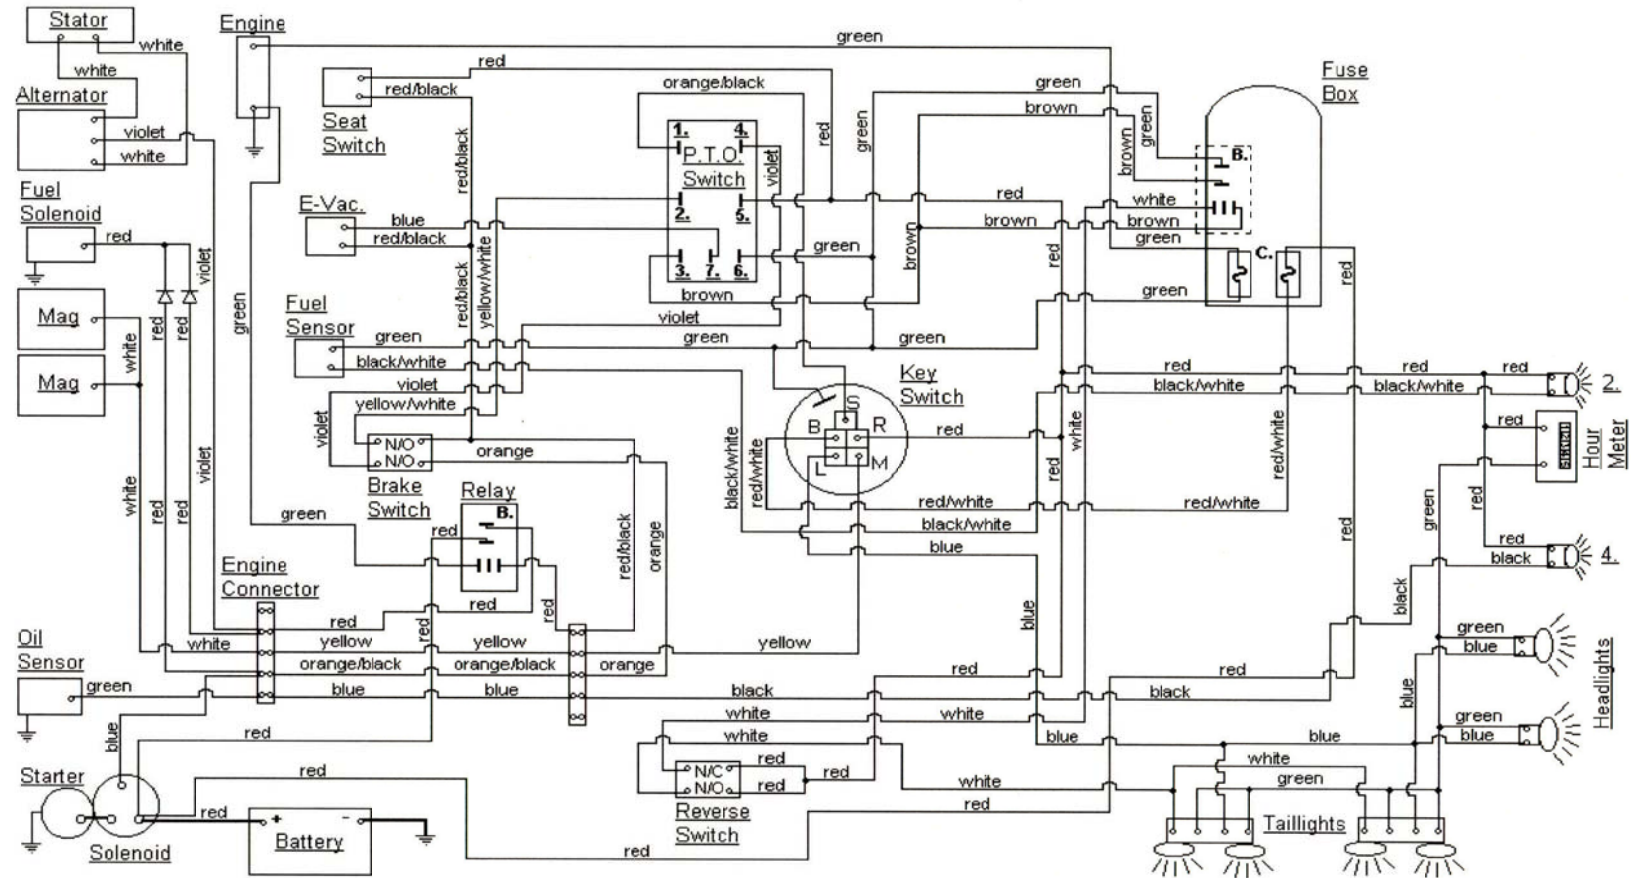

MODEL 3206 (2001)

KEY SWITCH

OFF	M+G
RUN w/LIGHTS	B+L+R
RUN	B+R
START	B+S

DASH LIGHTS

2:	LOW FUEL
4:	LOW OIL

FUSE BOX

B:	RELAY
C:	FUSES