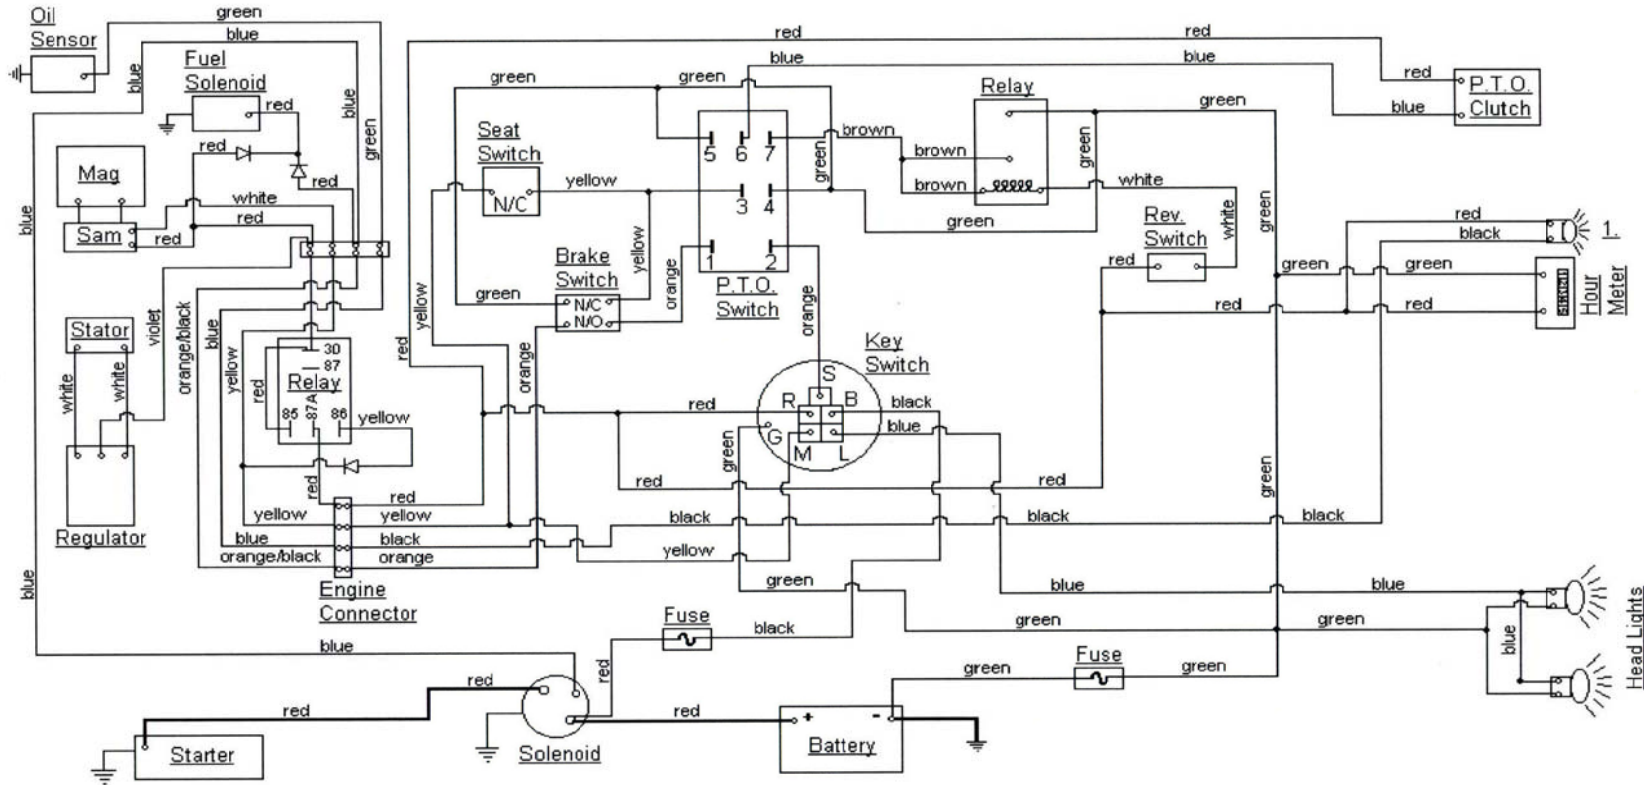

MODEL 2166

CUBCADETPARTSNMORE.COM

515-266-7944

KEY SWITCH

OFF	M+G
RUN w/LIGHTS	B+R+L
RUN	B+R
START	B+S

DASH LIGHTS

1:	LOW OIL
----	---------