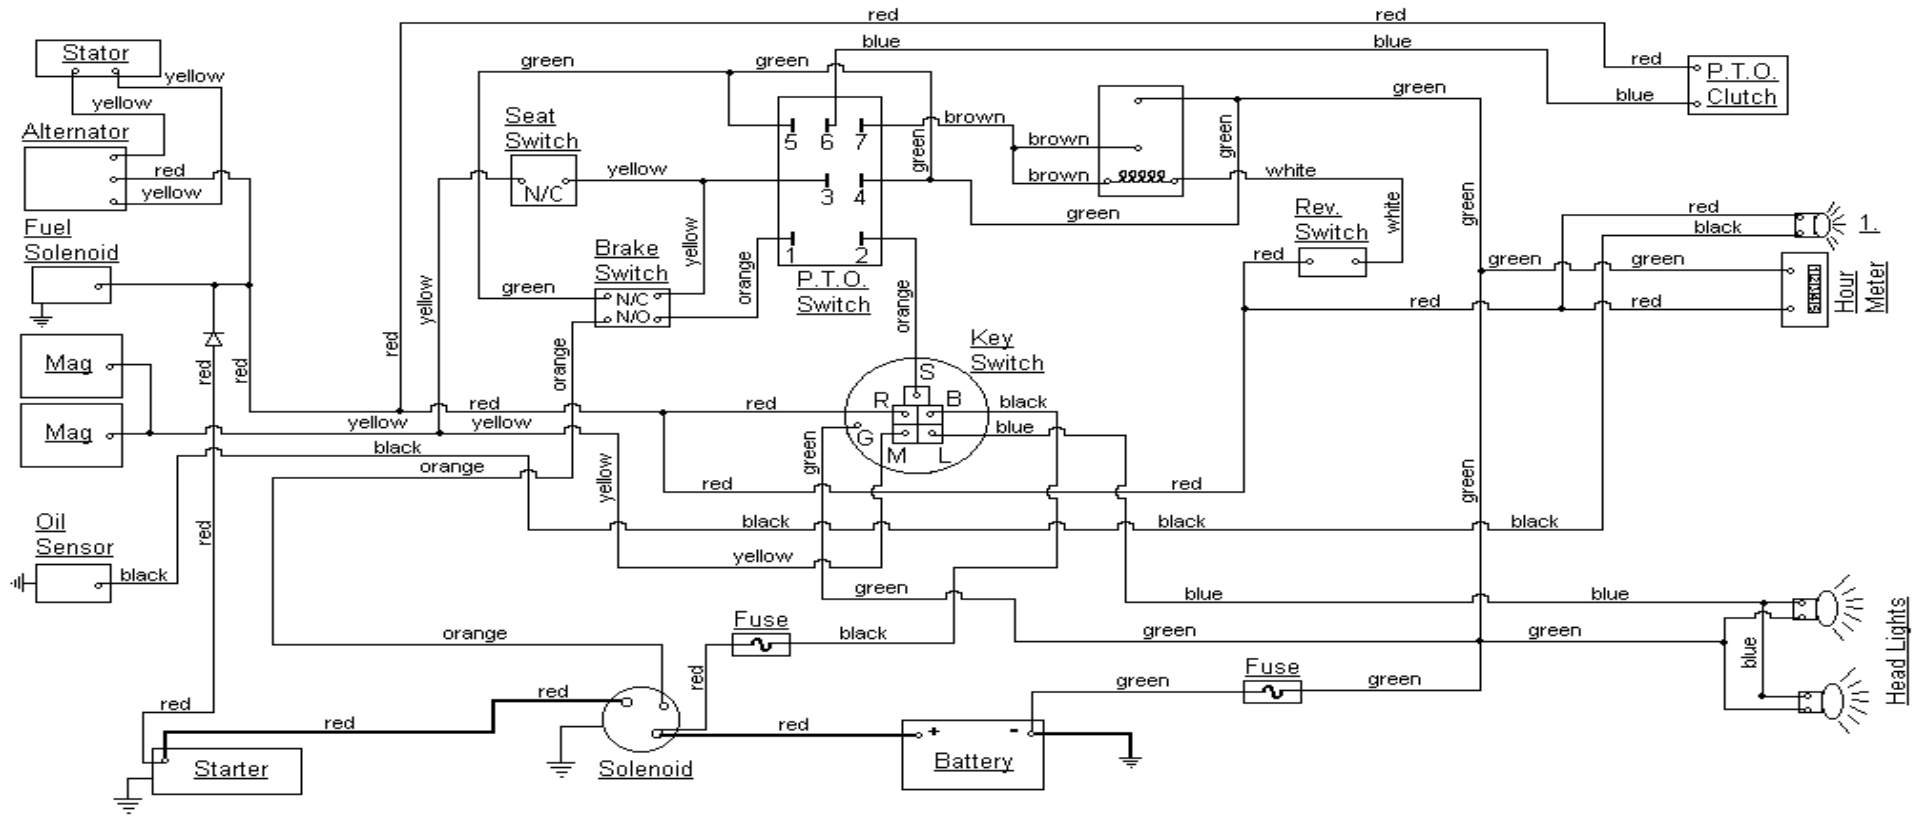

MODEL 2164 (2000-2001)

CUBCADETPARTSNMORE.COM
515-266-7944

KEY SWITCH

OFF	M+G
RUN w/LIGHTS	B+R+L
RUN	B+R
START	B+S

DASH LIGHTS

1:	LOW OIL
----	---------