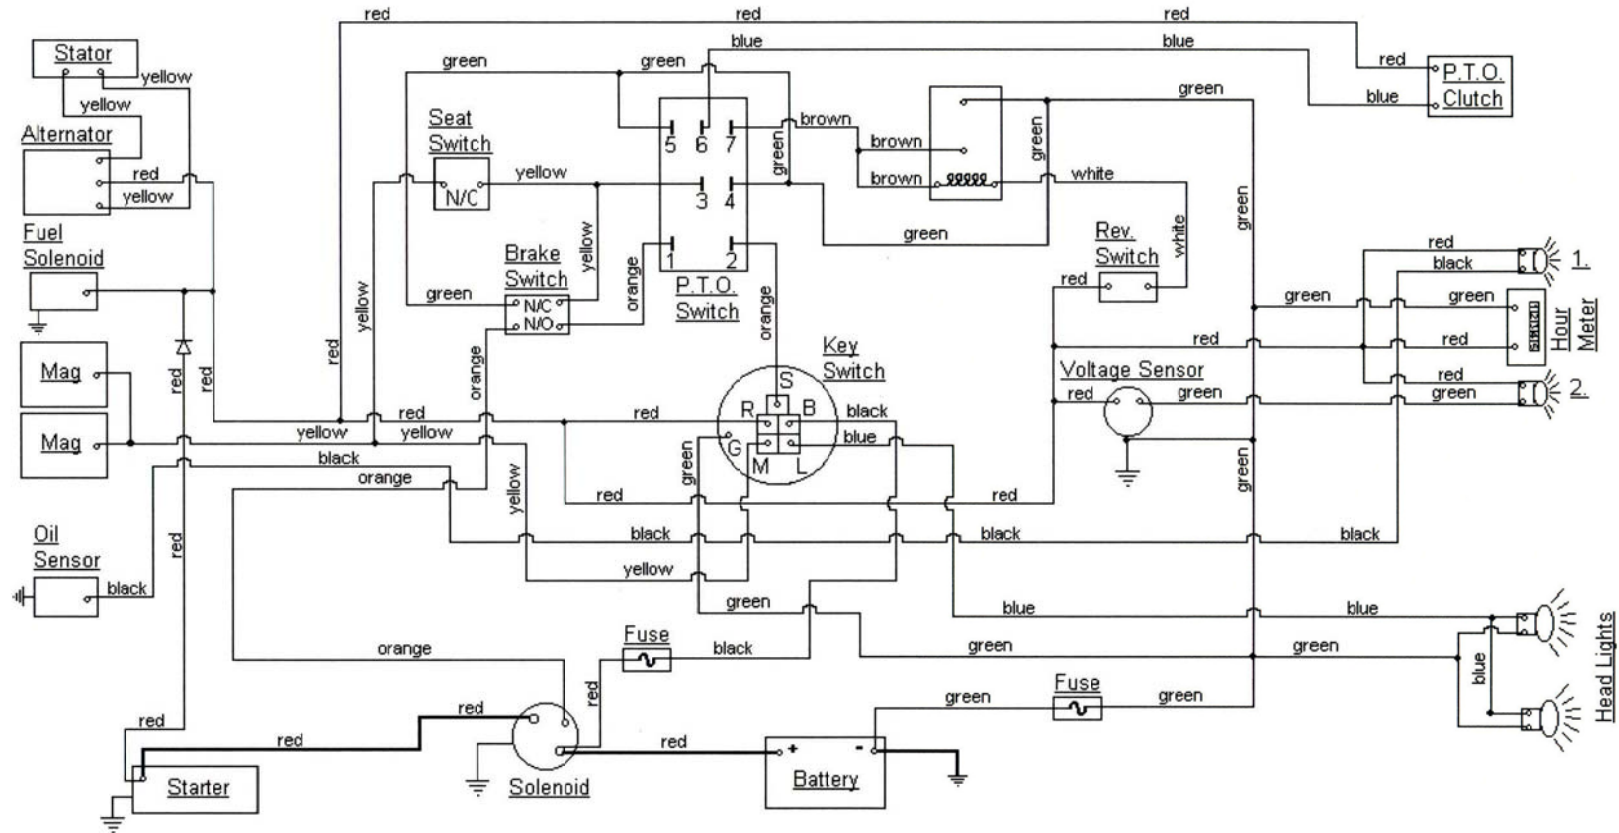

MODEL 2160 (1994-1995)
SERIAL NUMBERS (239,001 - 326,000)

CUBCADETPARTSNMORE.COM

515-266-7944

KEY SWITCH

OFF	M+G
RUN w/LIGHTS	B+R+L
RUN	B+R
START	B+S

DASH LIGHTS

1:	LOW OIL
2:	AMP